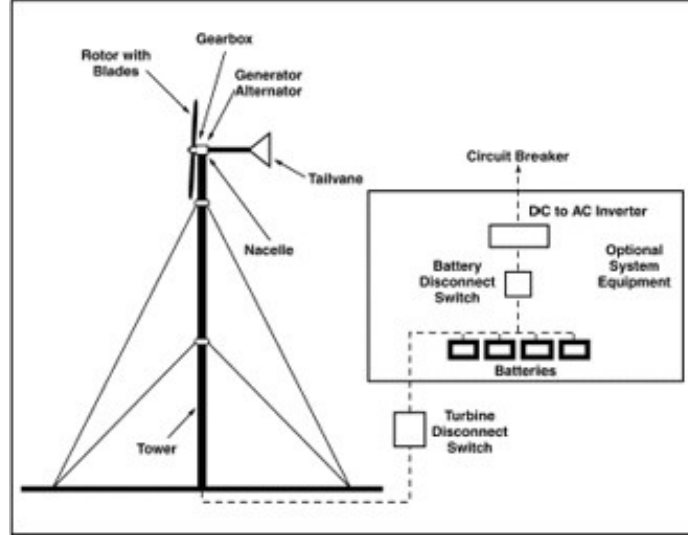

Clean Development Group

CDG Residential Wind Systems

Reliability and Independence Where You Need It

(Commercial system requests must be made through our project department.)

Spec Sheet

We offer a wide range of residential wind turbine systems from 300 to 20000 watts. For details regarding your requirements, the turbines, controllers, towers, start-up, rated and cut-in speeds, number of blades, rated voltage, rated power, wind-wheel diameters, over-speed protection, overload protection, yaw mode, net and gross weights, etc., please consult us for the relevant and precise information.